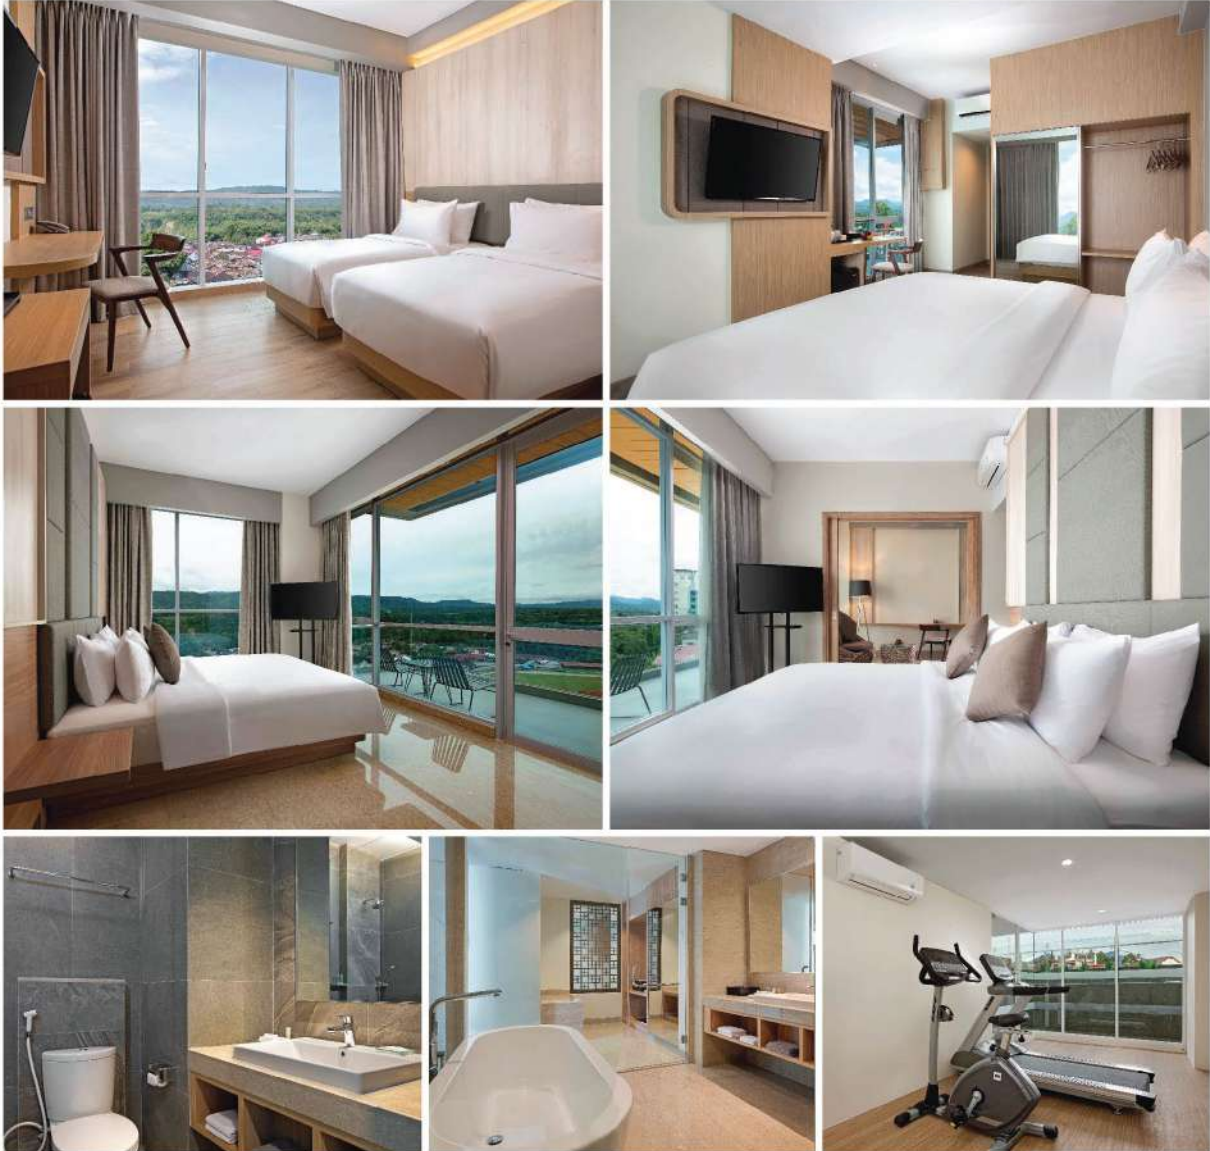

TAMAN MINI, JAKARTA

GUESTROOM AND PUBLIC AREA FURNITURE

126 ROOMS

GUESTROOM AND PUBLIC AREA FURNITURE

GUESTROOM

PUBLIC AREA FURNITURE

GUESTROOM

THE 101 JAKARTA AIRPORT CBC