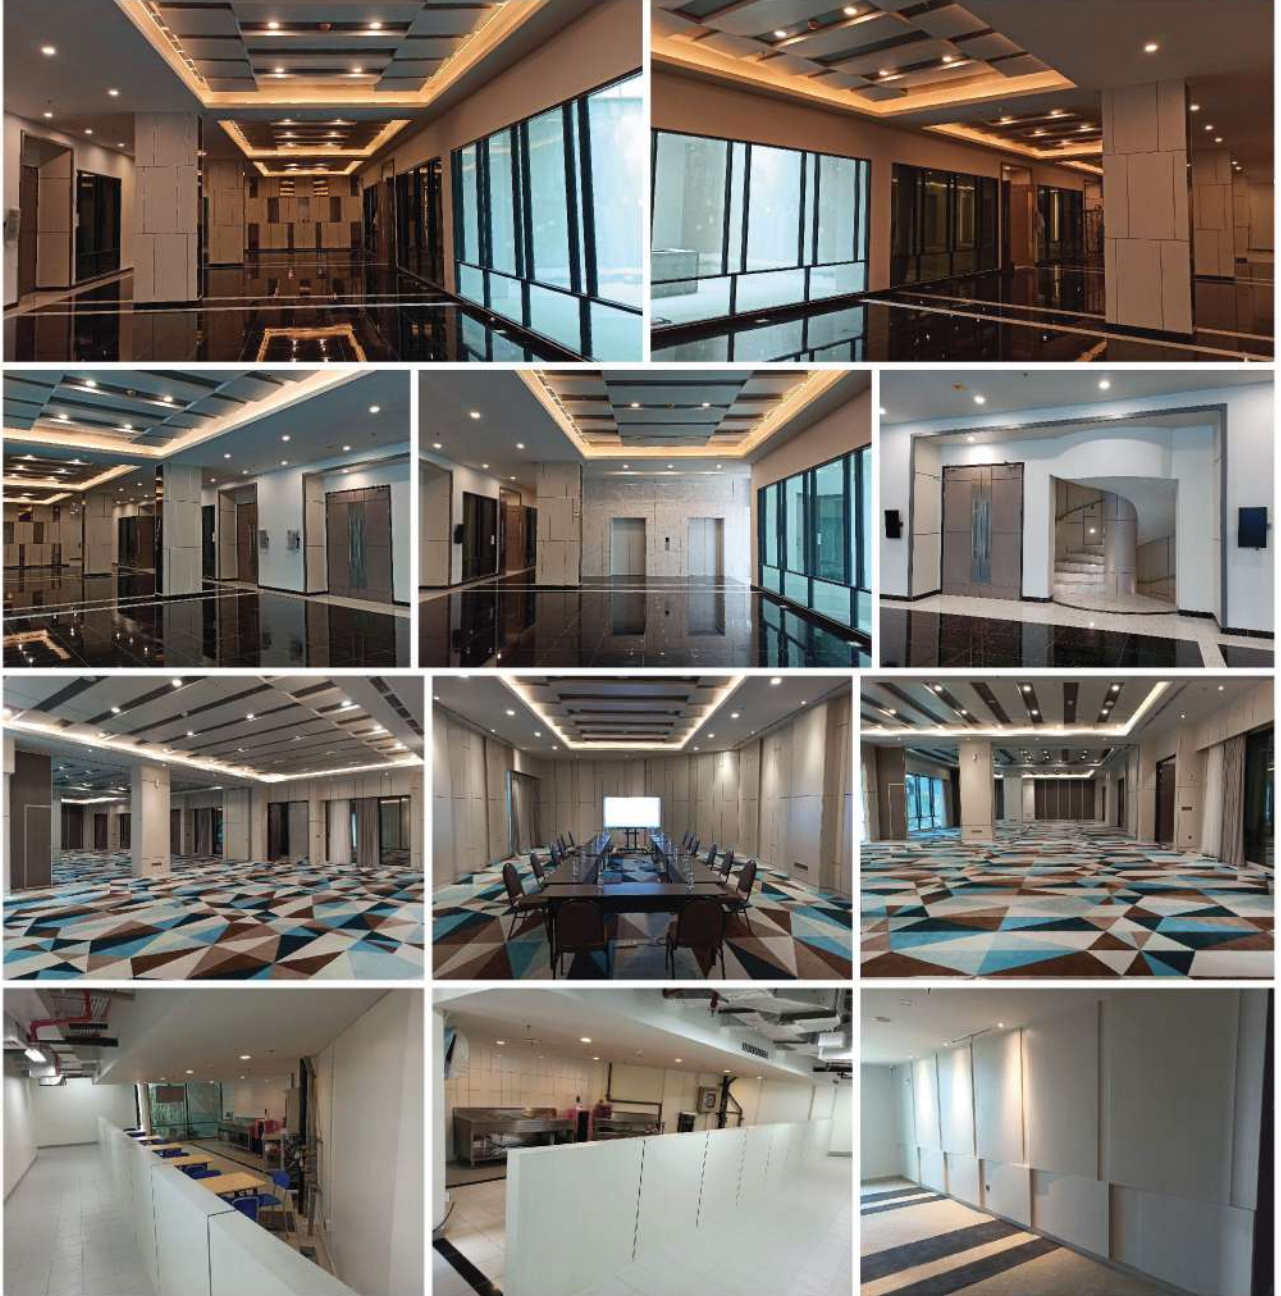

THE 101 JAKARTA AIRPORT CBC

CENKARENG BUSINESS CITY, TANGERANG

PUBLIC AREA FURNITURE